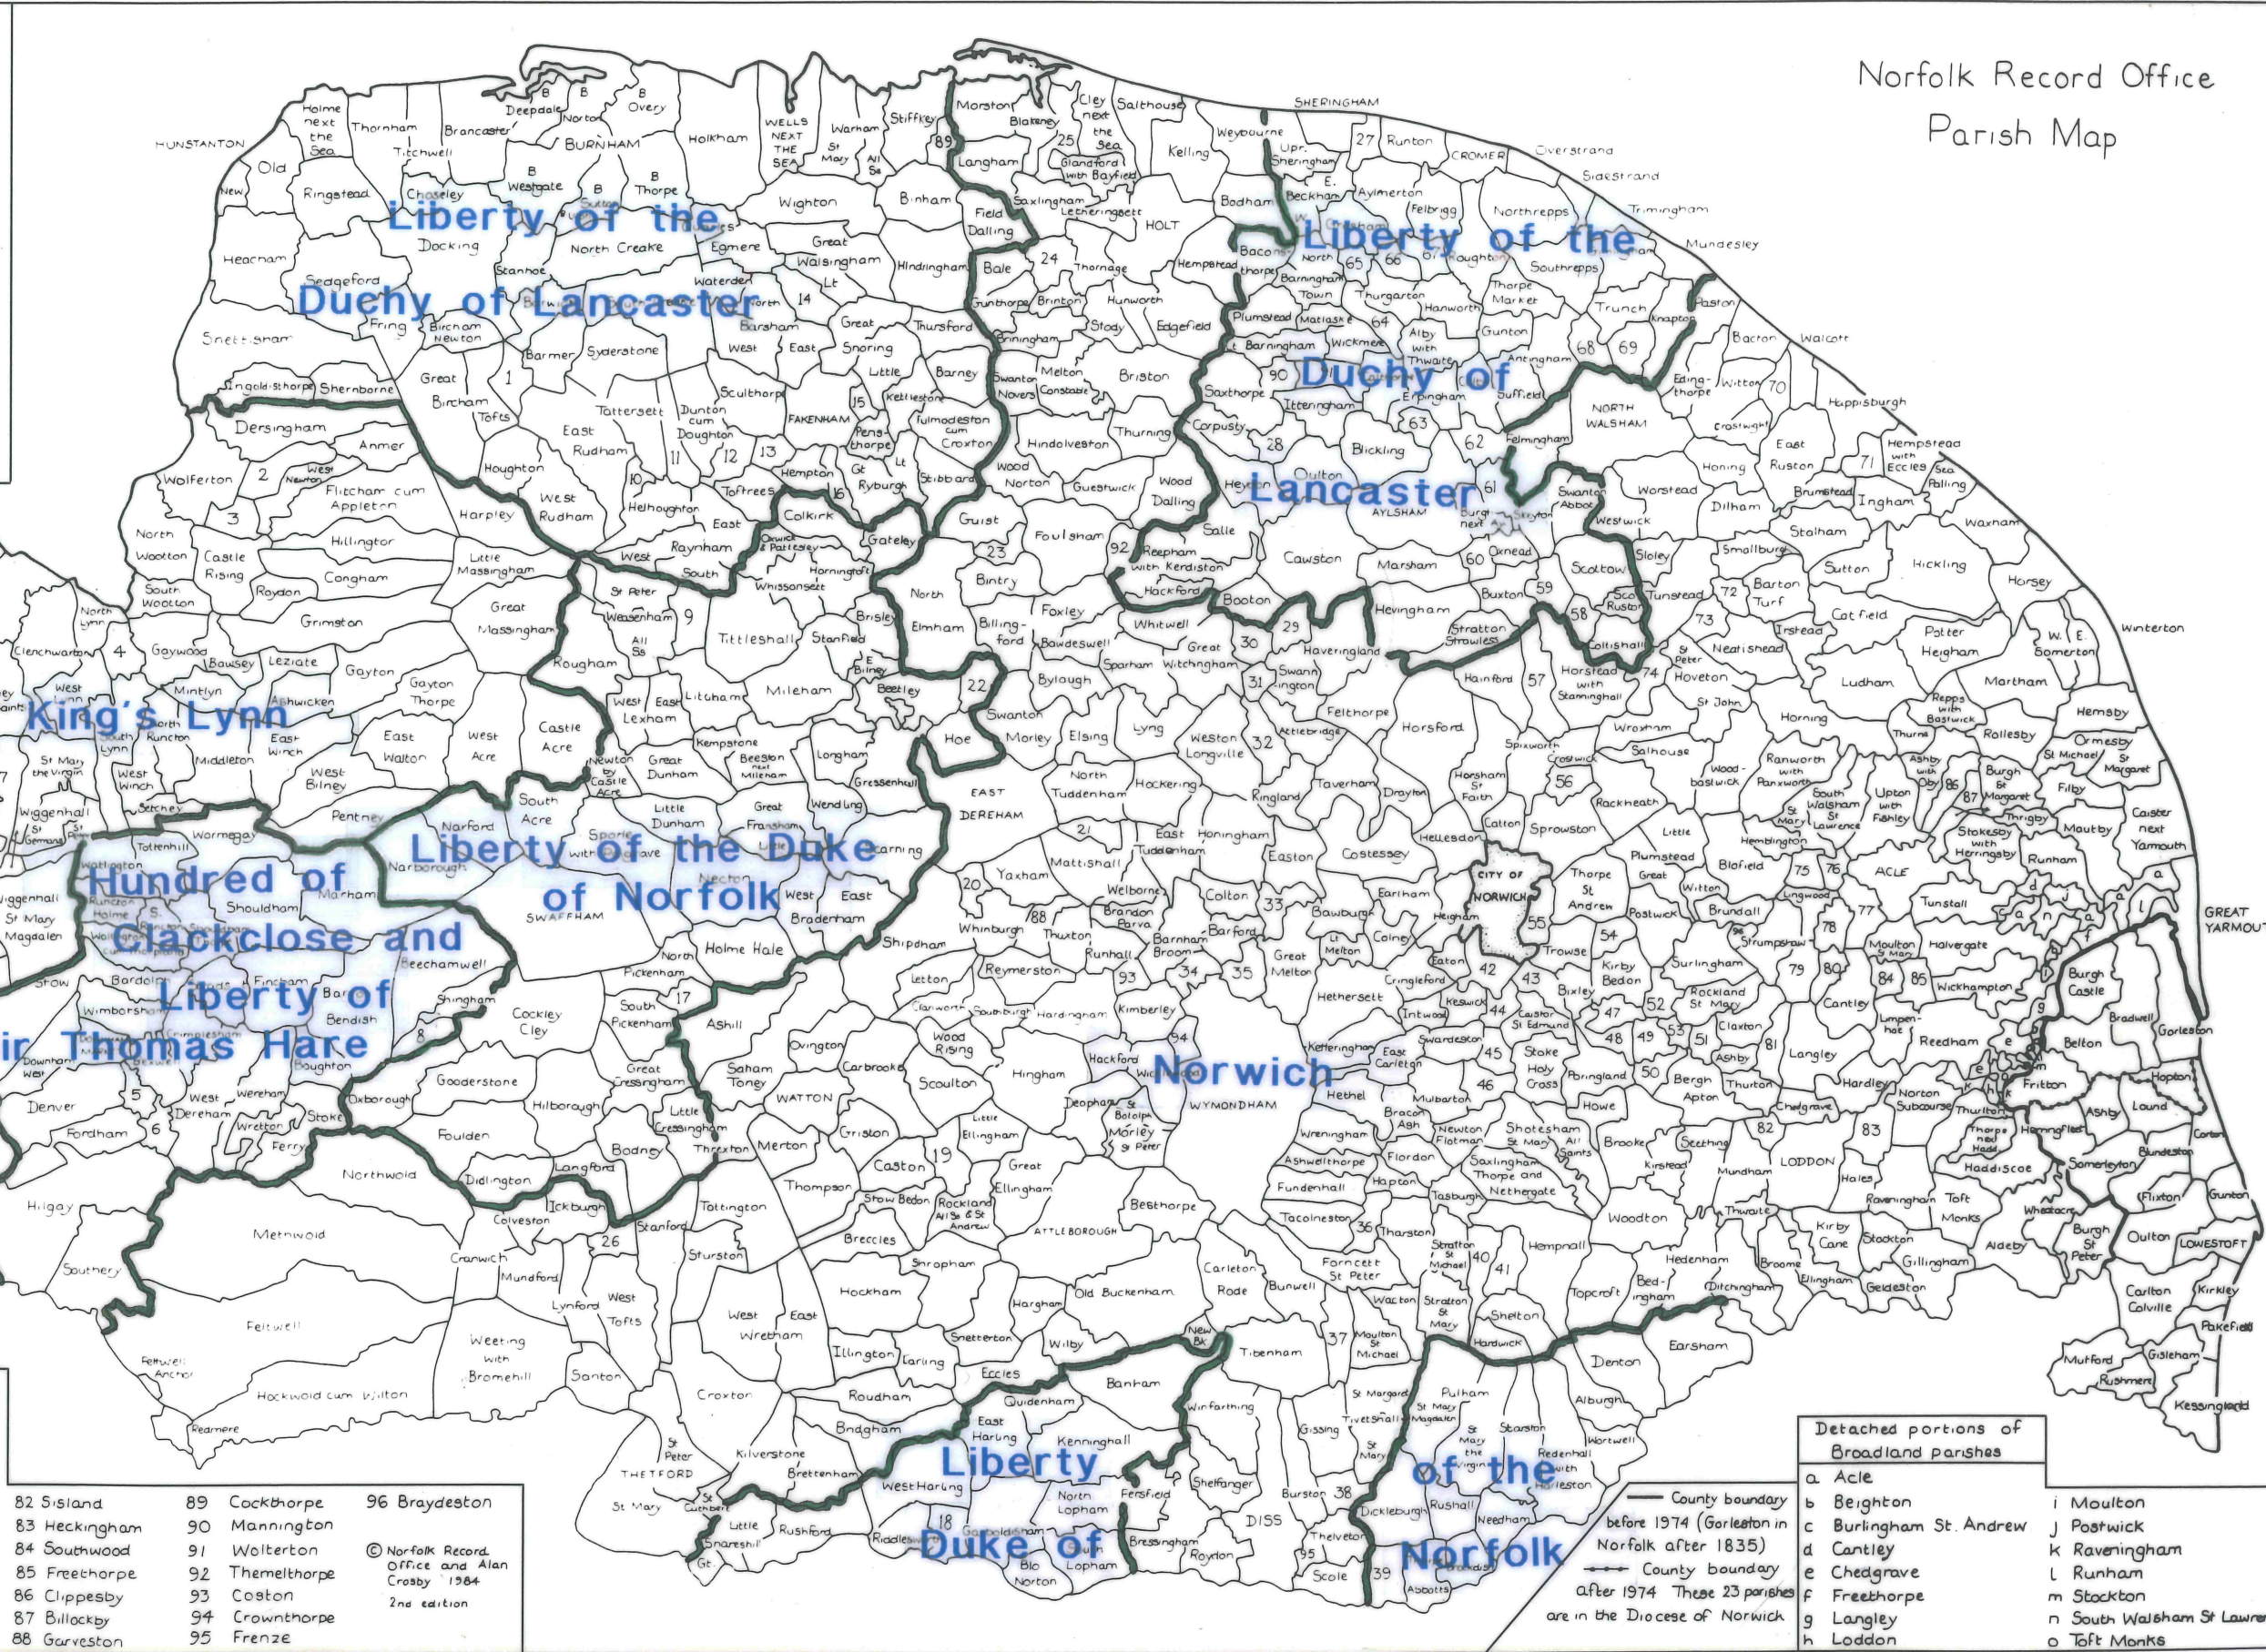

# Coroners' Districts c. 1885

Norfolk Record Office  
Parish Map

- 1 Bagthorpe
- 2 Sandringham
- 3 Babingley
- 4 Lynn St. Margt & St Nicholas
- 5 Ryston
- 6 Roxham
- 7 Islington
- 8 Caldecote
- 9 Wellingham
- 10 Broomesthorpe
- 11 Tatterford
- 12 Shereford
- 13 Pudding Norton
- 14 Houghton St Giles
- 15 Alethorpe
- 16 Tatterton
- 17 Houghton on the Hill
- 18 Gasthorpe
- 19 Rockland St Peter
- 20 Westfield
- 21 Mattishall Burgh
- 22 Worthing
- 23 Twyford
- 24 Sharrington
- 25 Wiveton
- 26 Buckenham Tofts
- 27 Beeston Regis
- 28 Irmingland
- 29 Brandiston
- 30 Little Witheringham

- 51 Hellington
- 52 Bramerton
- 53 Holverston
- 54 Whittingham
- 55 Pockthorpe
- 56 Beeston St. Andrew
- 57 Frettenham
- 58 Great Hautbois
- 59 Lammas with Little Hautbois
- 60 Brampton
- 61 Tuttingham
- 62 Banningham
- 63 Ingworth
- 64 Aldborough
- 65 Bessingham
- 66 Sustead
- 67 Metton
- 68 Bradfield
- 69 Swafield

- 31 Alderford
- 32 Morton on the Hill
- 33 Marlingford
- 34 Carleton Forehoe
- 35 Wrampingham
- 36 Fornett St Mary
- 37 Aslacton
- 38 Shimpling
- 39 Billingford
- 40 Morningthorpe
- 41 Fritton
- 42 Lakenham
- 43 Arminghall
- 44 Markshall
- 45 Dunston
- 46 Swainsthorpe
- 47 Framingham Pigot
- 48 Framingham Earl
- 49 Yelverton
- 50 Alpington

- 82 Sissland
- 83 Heckingham
- 84 Southwood
- 85 Freethorpe
- 86 Clippeby
- 87 Billockby
- 88 Garveston
- 89 Cockthorpe
- 90 Mannington
- 91 Wolterton
- 92 Themelthorpe
- 93 Coston
- 94 Crownthorpe
- 95 Frenze
- 96 Braydeston