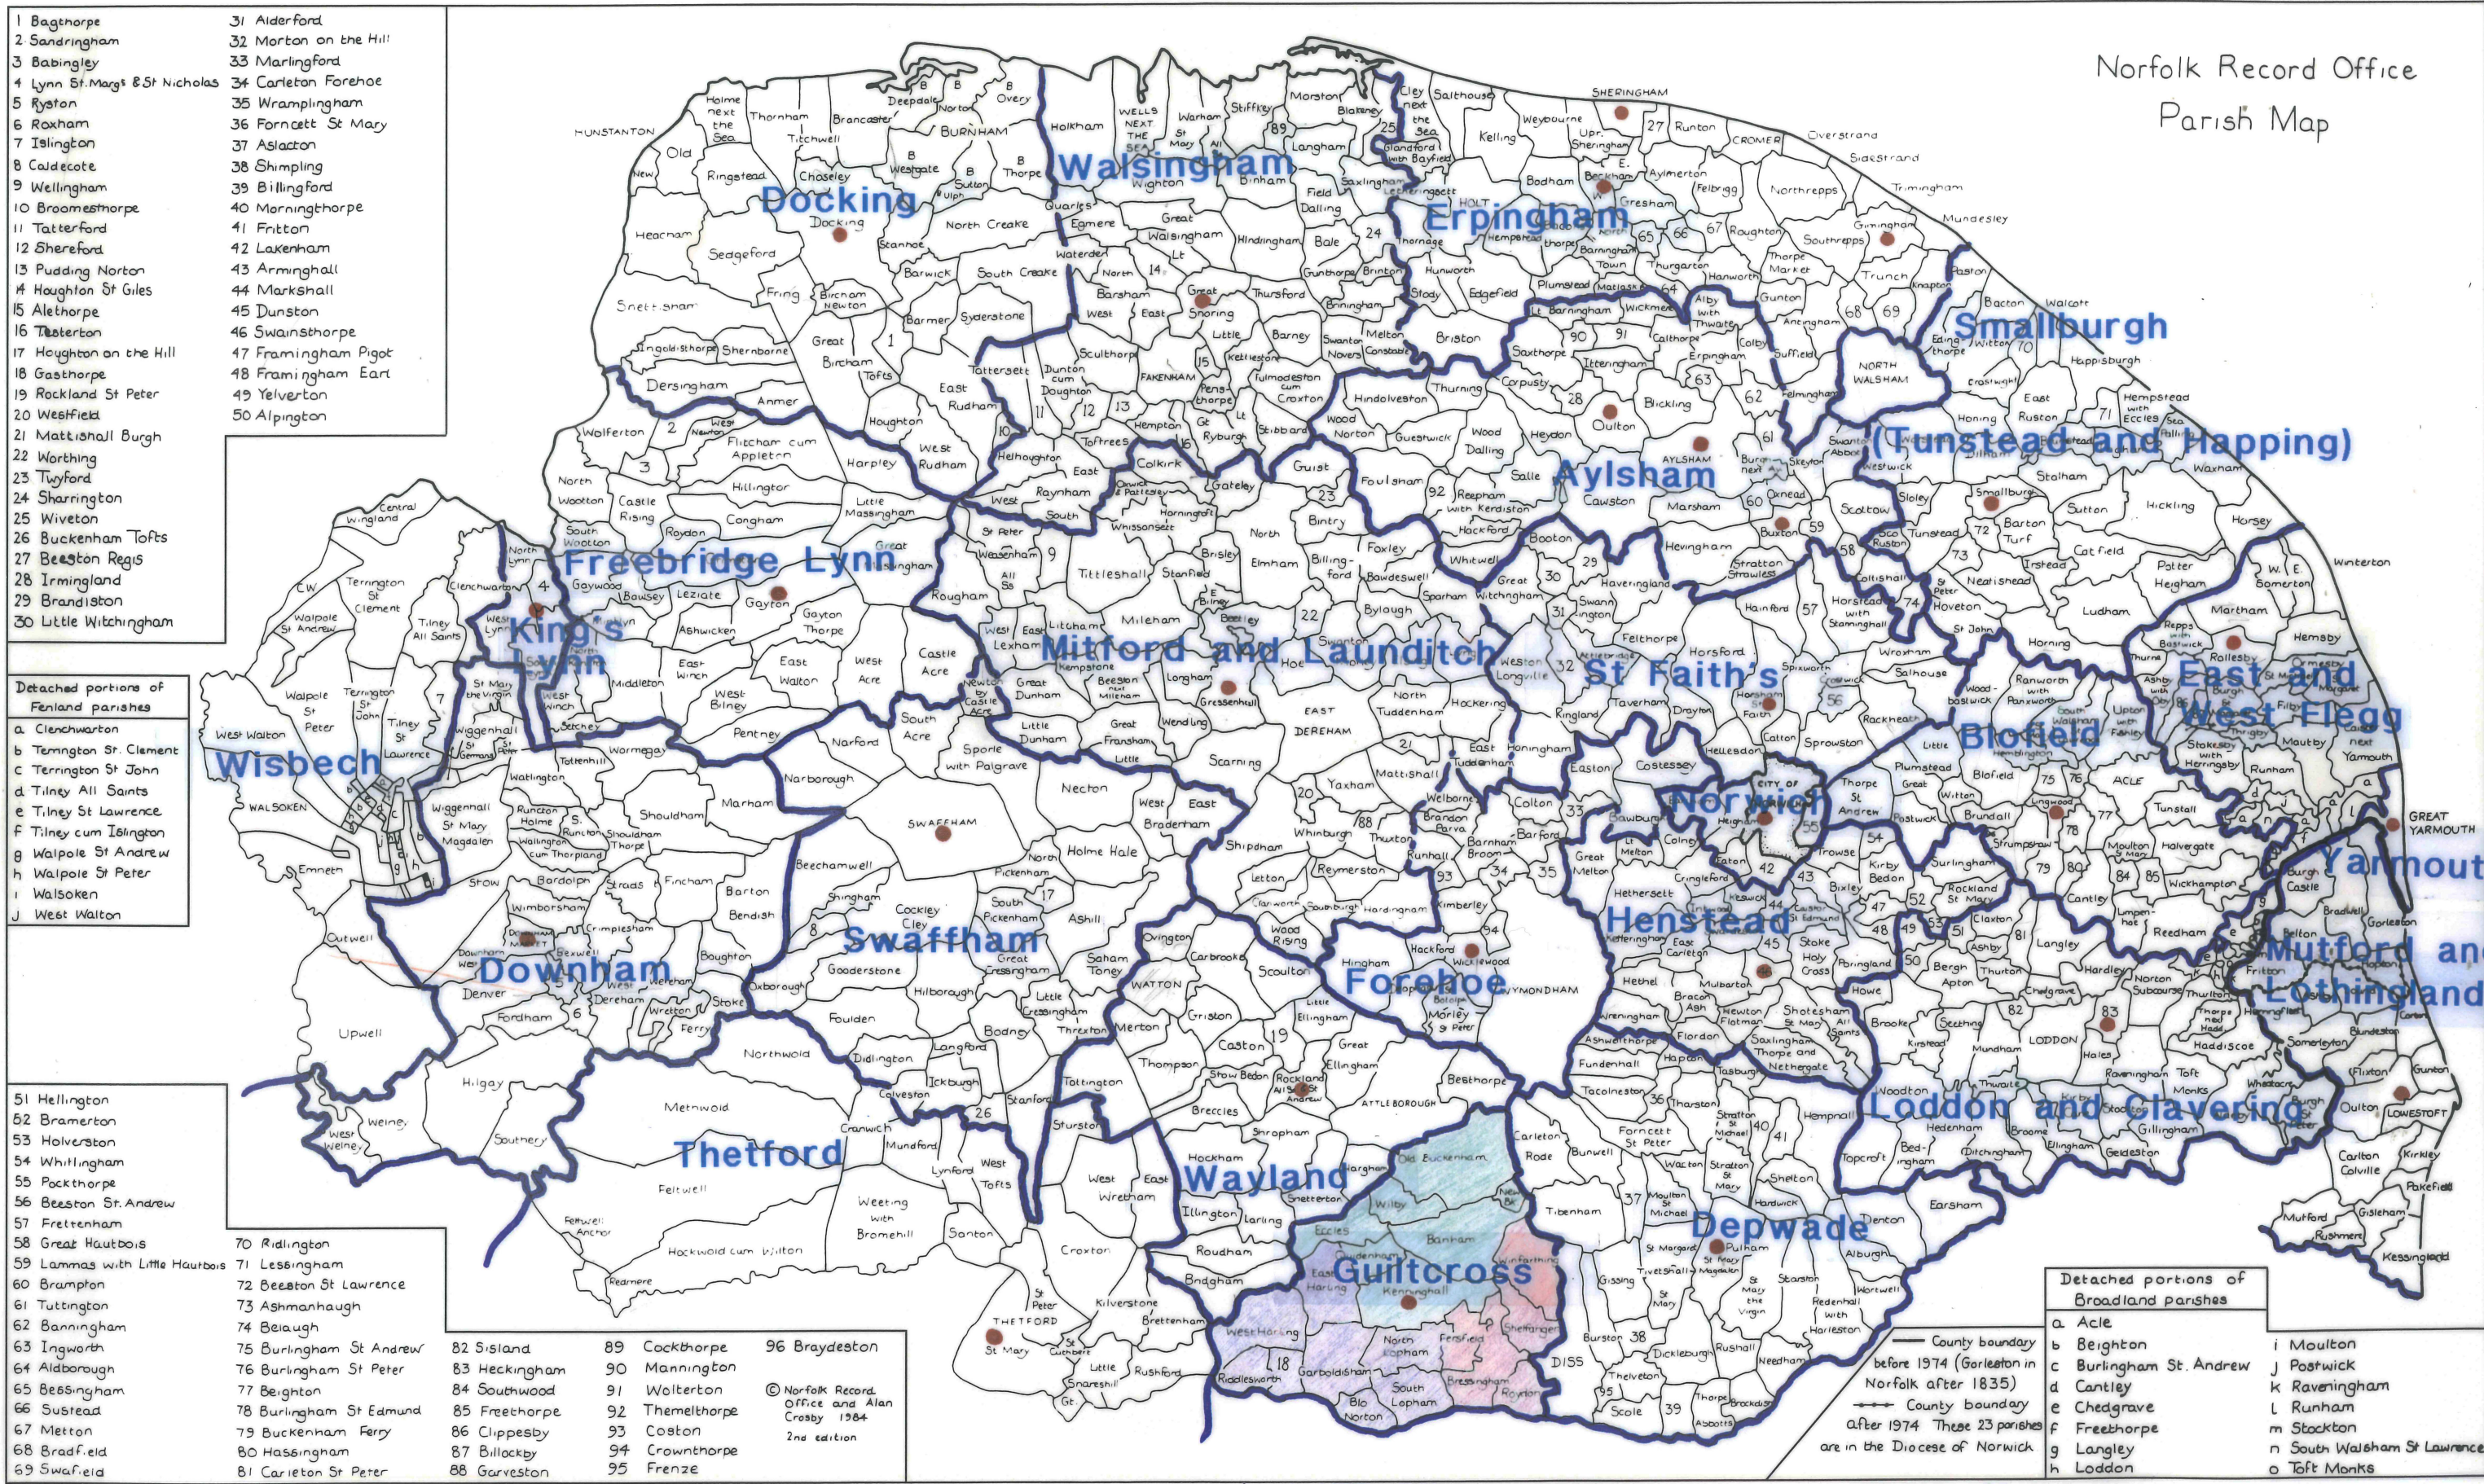

Poor Law Unions after 1834

Norfolk Record Office
Parish Map

- 1 Bagthorpe
- 2 Sandringham
- 3 Babingley
- 4 Lynn St. Margt & St Nicholas
- 5 Ryston
- 6 Roxham
- 7 Islington
- 8 Caldecote
- 9 Wellingham
- 10 Broomesthorpe
- 11 Tatterford
- 12 Shereford
- 13 Pudding Norton
- 14 Houghton St Giles
- 15 Alethorpe
- 16 Tatterton
- 17 Houghton on the Hill
- 18 Gasthorpe
- 19 Rockland St Peter
- 20 Westfield
- 21 Mattishall Burgh
- 22 Worthing
- 23 Twyford
- 24 Sharrington
- 25 Wiveton
- 26 Buckenham Tofts
- 27 Beeston Regis
- 28 Irmingland
- 29 Brandiston
- 30 Little Witchingham
- 31 Alderford
- 32 Marton on the Hill
- 33 Marlingford
- 34 Carleton Forehoe
- 35 Wrampingham
- 36 Fornett St Mary
- 37 Aslacton
- 38 Shimpling
- 39 Billingford
- 40 Marningthorpe
- 41 Fritton
- 42 Lakenham
- 43 Arminghall
- 44 Marshall
- 45 Dunston
- 46 Swainsthorpe
- 47 Framingham Pigot
- 48 Framingham East
- 49 Yelverton
- 50 Alington

- Detached portions of Fenland parishes
- a Clenchwanton
 - b Terrington St. Clement
 - c Terrington St John
 - d Tilney All Saints
 - e Tilney St Lawrence
 - f Tilney cum Islington
 - g Walpole St Andrew
 - h Walpole St Peter
 - i Walsoken
 - j West Walton

- 51 Hellington
- 52 Bramerton
- 53 Halverston
- 54 Whittingham
- 55 Pockthorpe
- 56 Beeston St. Andrew
- 57 Frettenham
- 58 Great Hautbois
- 59 Lammas with Little Hautbois
- 60 Brampton
- 61 Tuttington
- 62 Banningham
- 63 Ingworth
- 64 Aldborough
- 65 Bessingham
- 66 Sustrad
- 67 Metton
- 68 Bradfeld
- 69 Swafeld
- 70 Ridlington
- 71 Lesingham
- 72 Beeston St Lawrence
- 73 Ashmanhaugh
- 74 Beaulah
- 75 Burlingham St Andrew
- 76 Burlingham St Peter
- 77 Beighton
- 78 Burlingham St Edmund
- 79 Buckenham Ferry
- 80 Hasingham
- 81 Carleton St Peter
- 82 Sisland
- 83 Heckingham
- 84 Southwood
- 85 Freethorpe
- 86 Clippeby
- 87 Billockby
- 88 Garveston
- 89 Cockthorpe
- 90 Mannington
- 91 Wolterton
- 92 Themelthorpe
- 93 Coston
- 94 Crownthorpe
- 95 Frenze
- 96 Braydeston