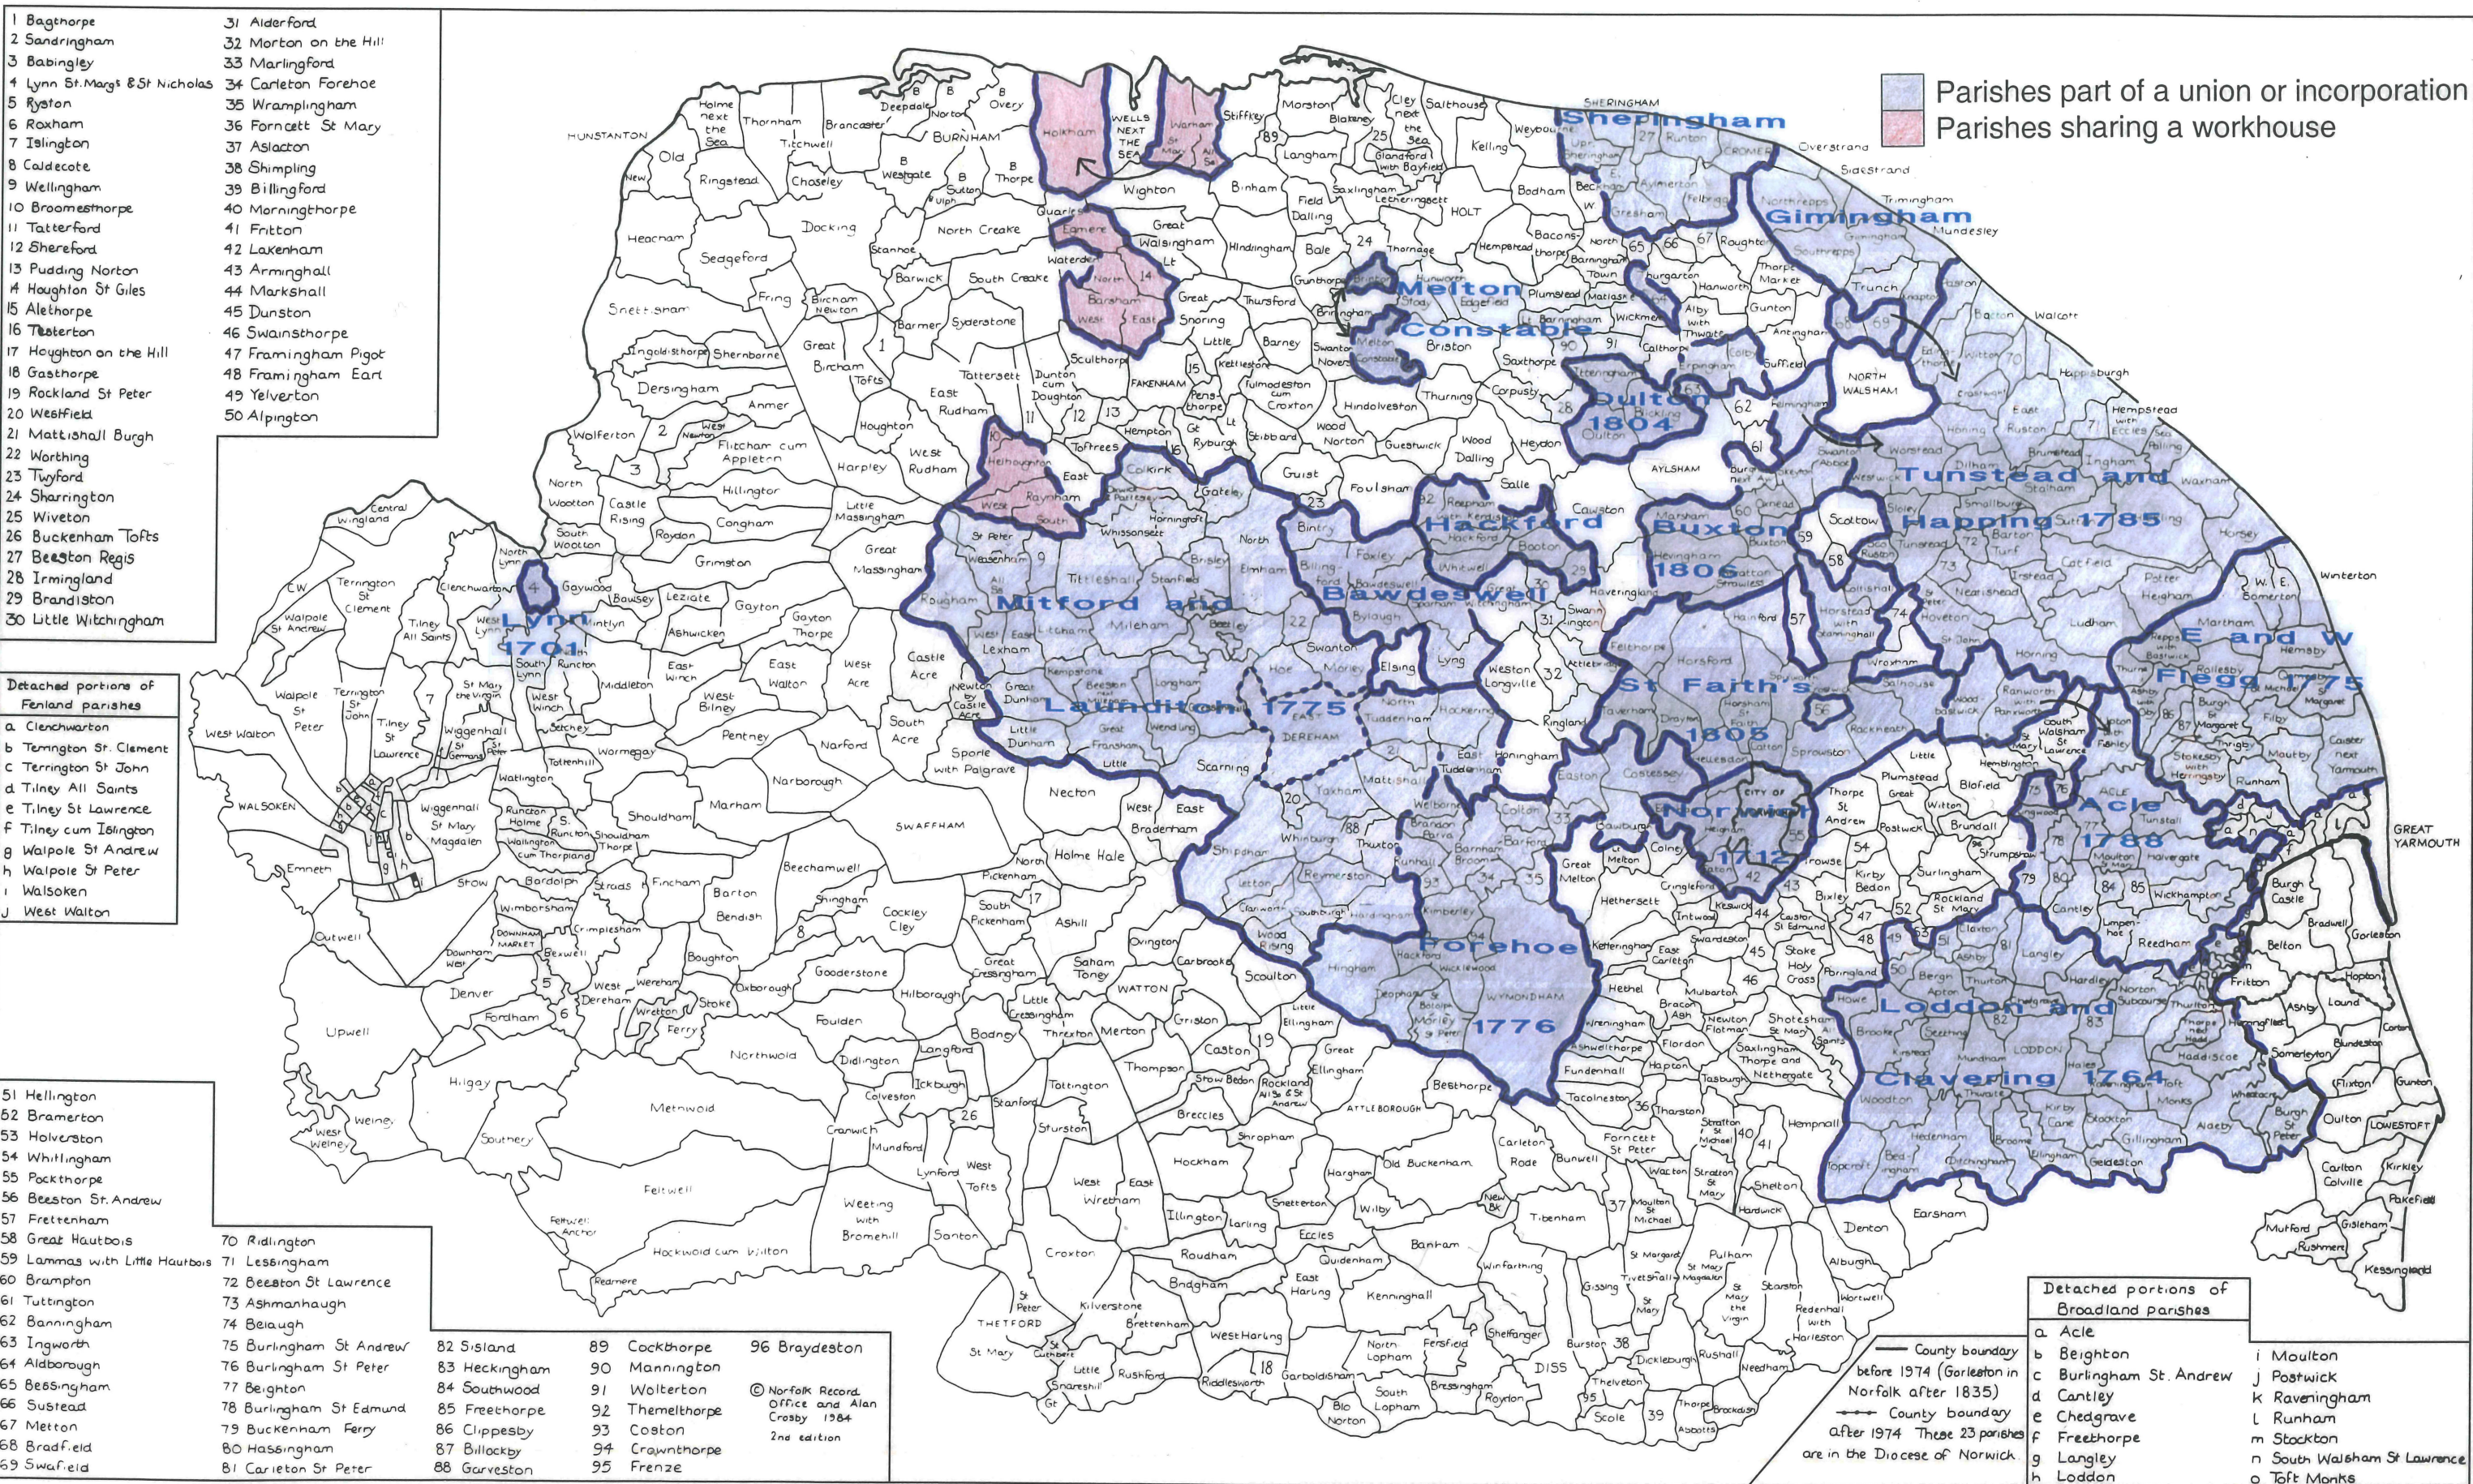

Poor Law Unions and Incorporations before 1834

- 1 Bagthorpe
- 2 Sandringham
- 3 Babingley
- 4 Lynn St. Margs & St Nicholas
- 5 Ryston
- 6 Roxham
- 7 Islington
- 8 Caldecote
- 9 Wellingham
- 10 Broomesthorpe
- 11 Tatterford
- 12 Shereford
- 13 Pudding Norton
- 14 Houghton St Giles
- 15 Alethorpe
- 16 Testerton
- 17 Houghton on the Hill
- 18 Gasthorpe
- 19 Rockland St Peter
- 20 Westfield
- 21 Mattishall Burgh
- 22 Worthing
- 23 Twyford
- 24 Sharrington
- 25 Wiveton
- 26 Buckenham Tofts
- 27 Beeston Regis
- 28 Irmingland
- 29 Brandiston
- 30 Little Witchingham
- 31 Alderford
- 32 Morton on the Hill
- 33 Marlingford
- 34 Carleton Forehoe
- 35 Wrampingham
- 36 Fornett St Mary
- 37 Aslacton
- 38 Shimpling
- 39 Billingford
- 40 Morningthorpe
- 41 Fritton
- 42 Lakenham
- 43 Arminghall
- 44 Markshall
- 45 Dunston
- 46 Swainsthorpe
- 47 Framingham Pigot
- 48 Framingham East
- 49 Yelverton
- 50 Alington

- 51 Hellington
- 52 Bramerton
- 53 Holverston
- 54 Whittingham
- 55 Pockthorpe
- 56 Beeston St. Andrew
- 57 Frettenham
- 58 Great Hautbois
- 59 Lammas with Little Hautbois
- 60 Brampton
- 61 Tuttington
- 62 Banningham
- 63 Ingworth
- 64 Aldborough
- 65 Bessingham
- 66 Sustead
- 67 Metton
- 68 Bradfield
- 69 Swafield
- 70 Ridlington
- 71 Lessingham
- 72 Beeston St Lawrence
- 73 Ashmanhaugh
- 74 Beilaugh
- 75 Burlingham St Andrew
- 76 Burlingham St Peter
- 77 Beighton
- 78 Burlingham St Edmund
- 79 Buckenham Ferry
- 80 Hassingham
- 81 Carleton St Peter
- 82 Sisland
- 83 Heckingham
- 84 Southwood
- 85 Freethorpe
- 86 Clippesby
- 87 Billockby
- 88 Garveston
- 89 Cockthorpe
- 90 Mannington
- 91 Wolterton
- 92 Themelthorpe
- 93 Coston
- 94 Crownthorpe
- 95 Frenze
- 96 Braydeston

© Norfolk Record Office and Alan Crosby 1984
 2nd edition

East Dereham: part of Mitford and Launditch until 1801, when the town separated from the incorporation